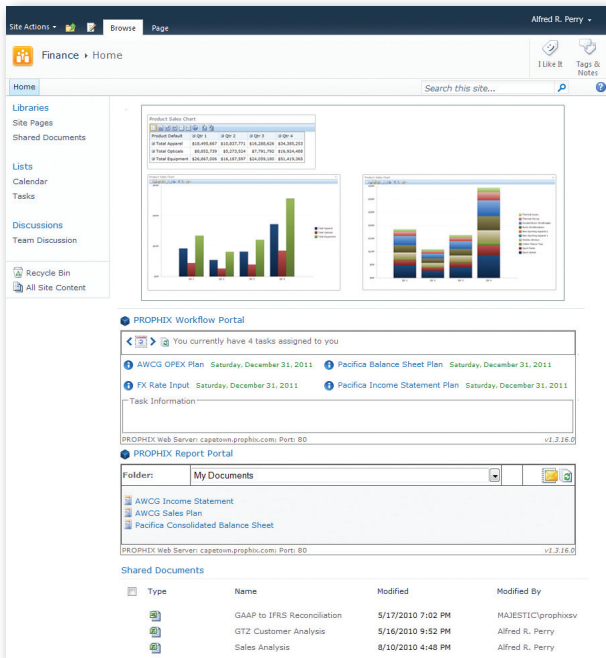

Prophix extensions for Microsoft SharePoint®

Prophix Extensions for Microsoft SharePoint® enhance collaboration in planning and visibility of company performance through a readily accessible portal. These extensions integrate Prophix report publishing, budget data entry, workflow collaboration, and help align KPIs and strategic objectives. Prophix SharePoint Extensions leverage existing native Microsoft SharePoint® and Microsoft® .Net technology, which extends your Prophix investment without additional resources.

Maximize collaboration

Share financial, management, operational, personnel and sales information directly in SharePoint through an automated scheduled process or at the push of a button. Vital corporate documents are made accessible to the appropriate users from a centralized location that makes the most of single sign-on security. Plus, with the Prophix Report Portal, the dynamic and self-service generation of corporate management reports is made simple.

Increase personal and company-wide productivity

In a highly collaborative, easy-to-use environment, budgets can be completed and consolidated into plans by simply utilizing the submission and approval functions in SharePoint while maintaining data security. Additionally, the Prophix Extensions for Microsoft SharePoint® integrate Prophix Workflow directly with SharePoint to reduce the risk of overdue items and missed deadlines and improve overall productivity.

Improve decision making

Empower business users by providing them with access to highly visual KPIs, dashboards, and reports for making informed decisions on timely and accurate information. The reports and dashboards provided by Prophix enable users to easily analyze data from multiple business perspectives providing insight into new opportunities and hidden threats. Efficiently display KPIs to monitor the health of the business and react quicker to changing environments.